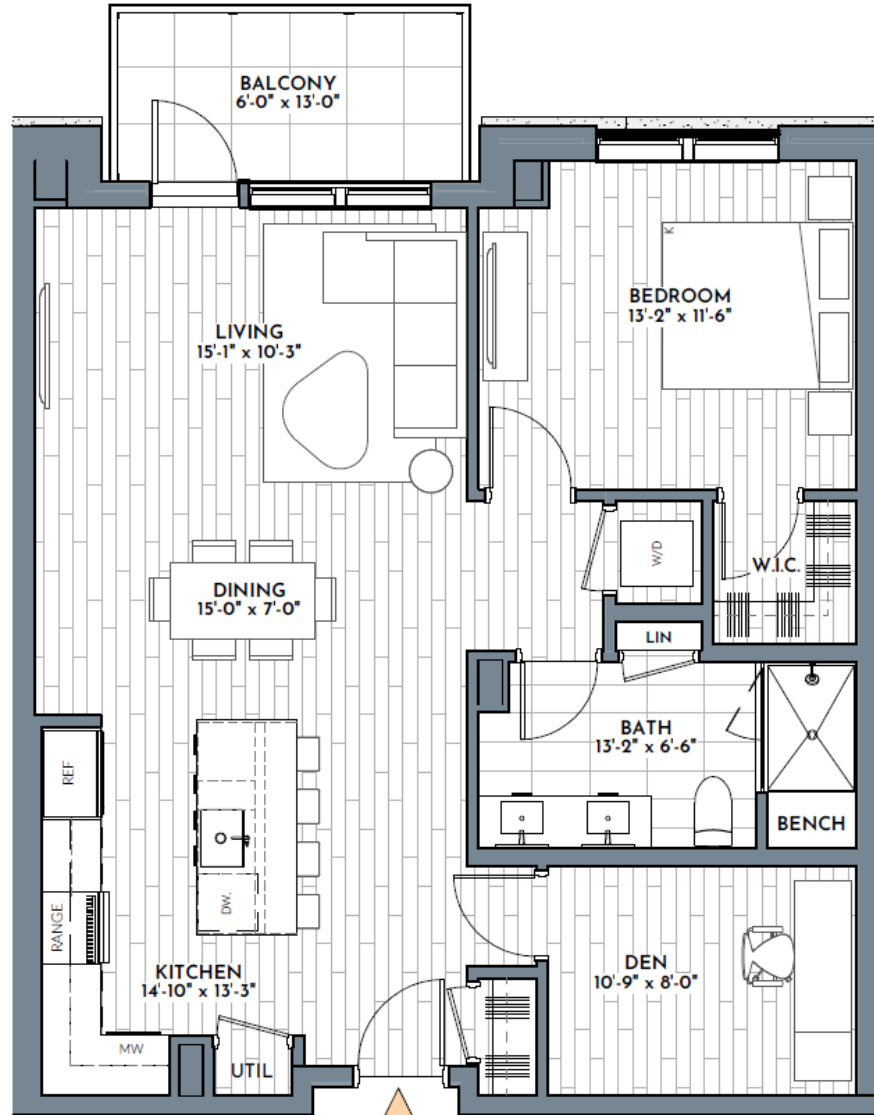

RESIDENCE 205

1 BED + DEN / 1 BATH / 985 SQ FT / BALCONY

Square footage and all room dimensions are approximate. Floor plans, exterior renderings, and landscaping are conceptual only and may differ from actual construction. Pricing and options are subject to change without notice. Builder reserves right to alter plans during construction.