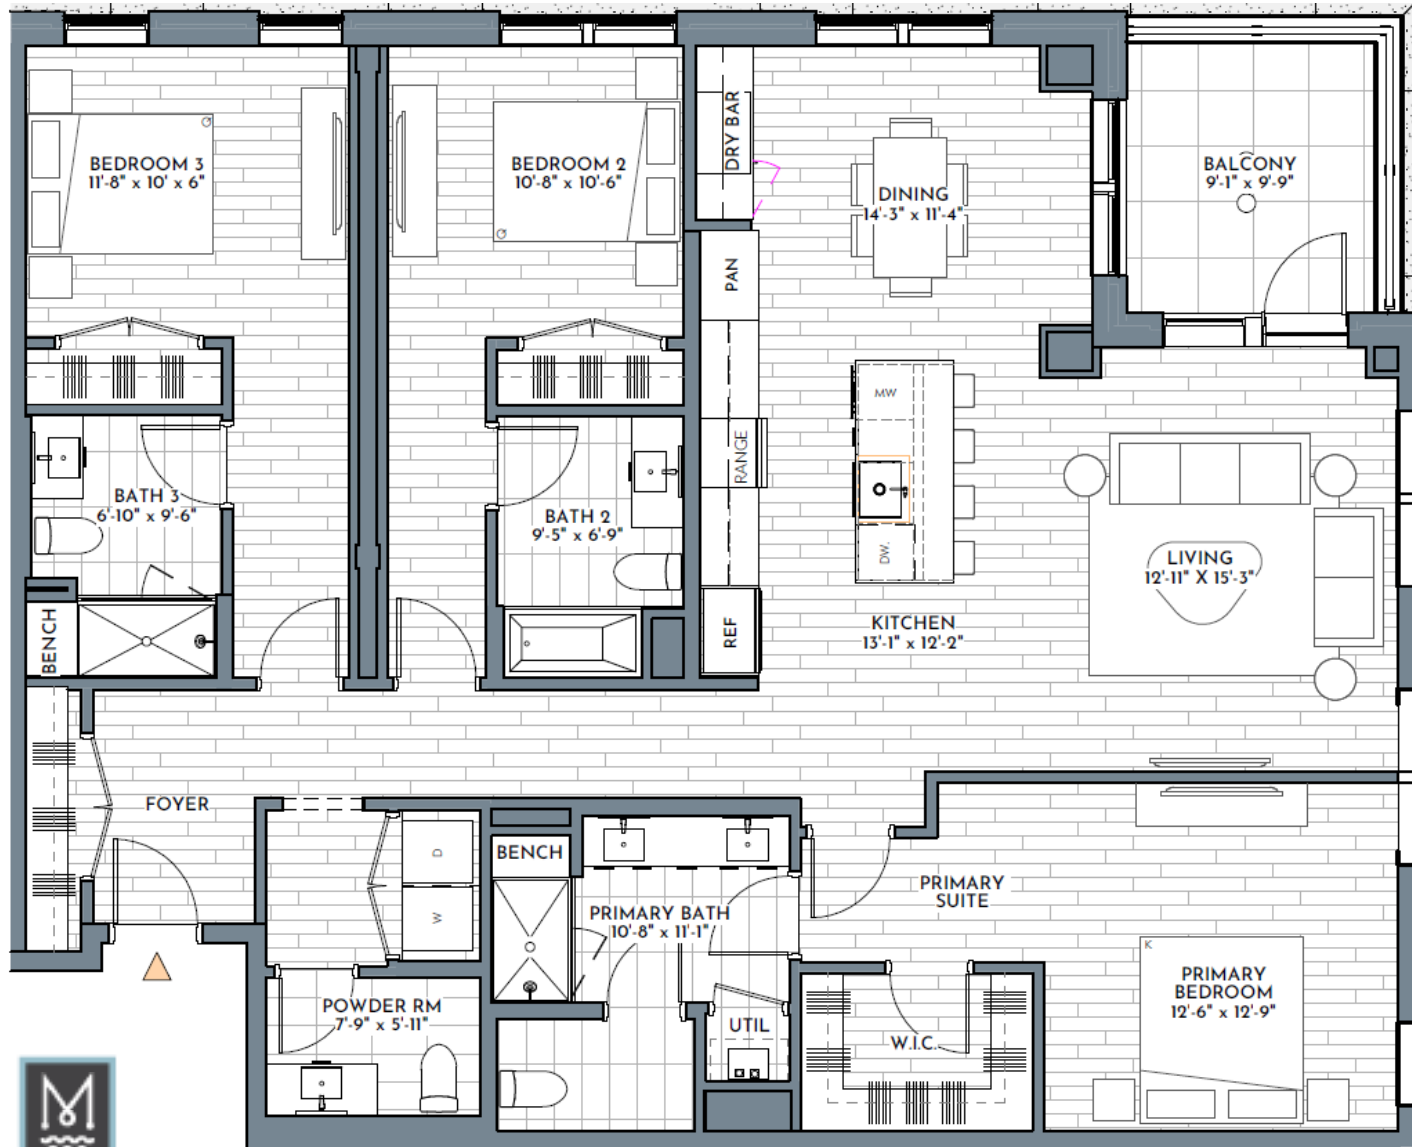

RESIDENCE 206

3 BED / 3.5 BATH / 1900 SQ FT / BALCONY

Square footage and all room dimensions are approximate. Floor plans, exterior renderings, and landscaping are conceptual only and may differ from actual construction. Pricing and options are subject to change without notice. Builder reserves right to alter plans during construction.