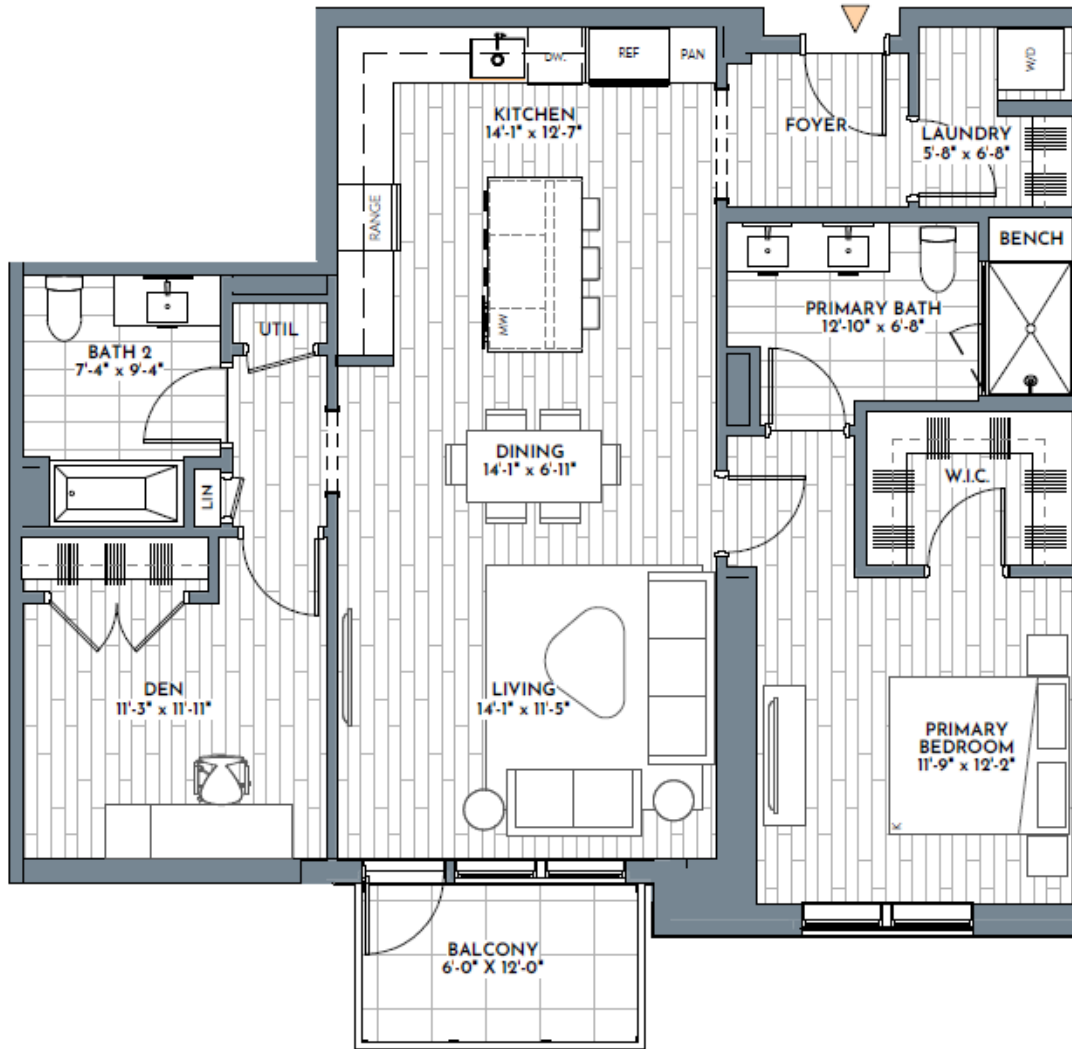

RESIDENCE 308

1 BED + DEN / 2 BATH / 1215 SQ FT / BALCONY

Square footage and all room dimensions are approximate. Floor plans, exterior renderings, and landscaping are conceptual only and may differ from actual construction. Pricing and options are subject to change without notice. Builder reserves right to alter plans during construction.