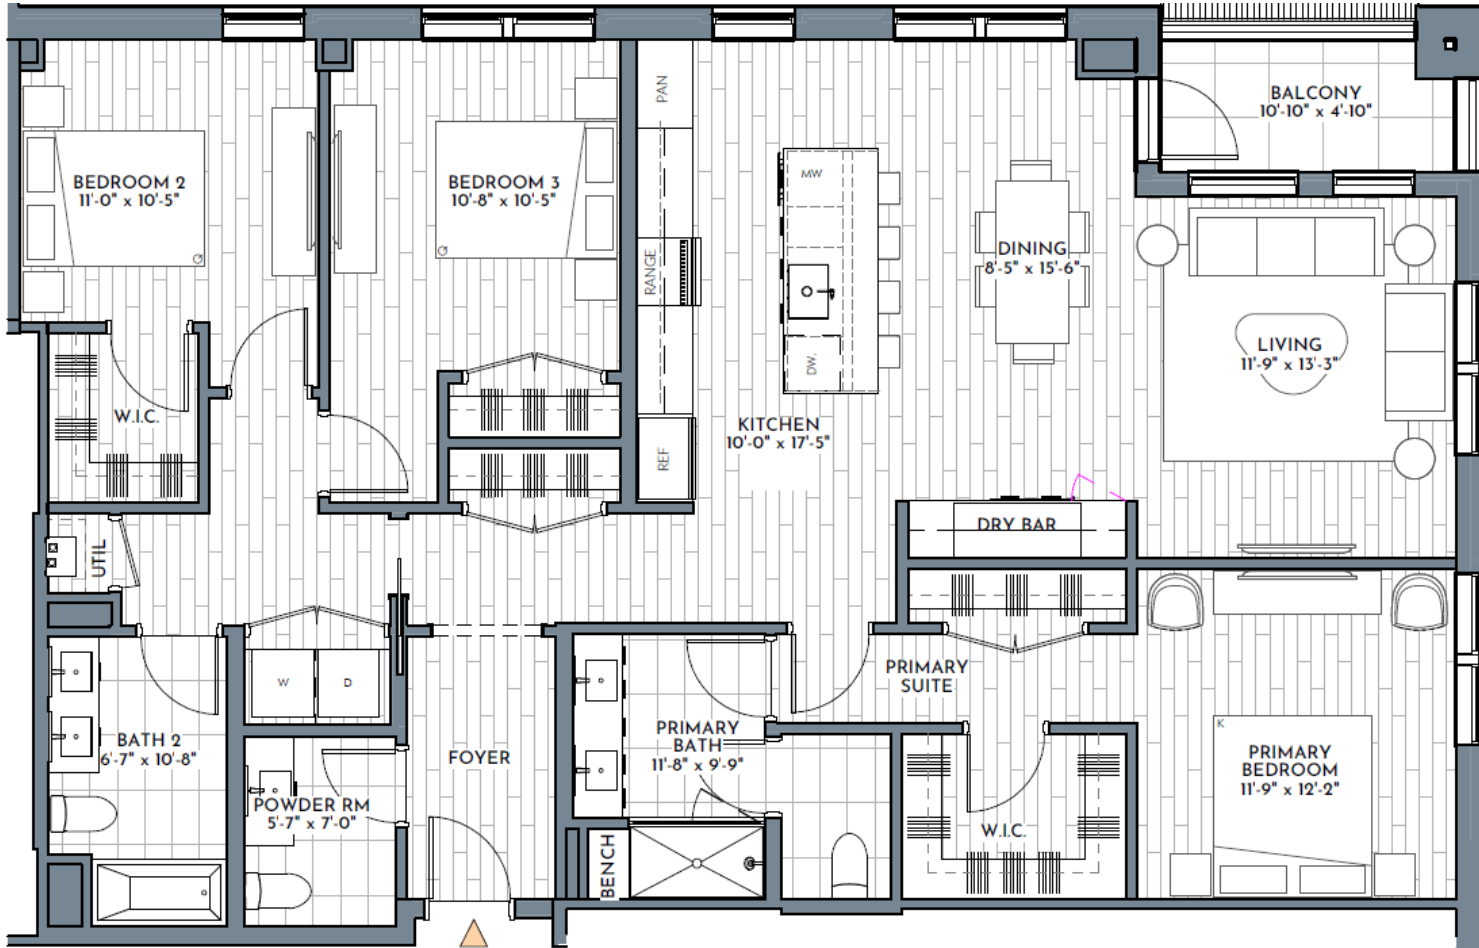

RESIDENCE 401

3 BED / 2.5 BATH / 1780 SQ FT / BALCONY

Square footage and all room dimensions are approximate. Floor plans, exterior renderings, and landscaping are conceptual only and may differ from actual construction. Pricing and options are subject to change without notice. Builder reserves right to alter plans during construction.