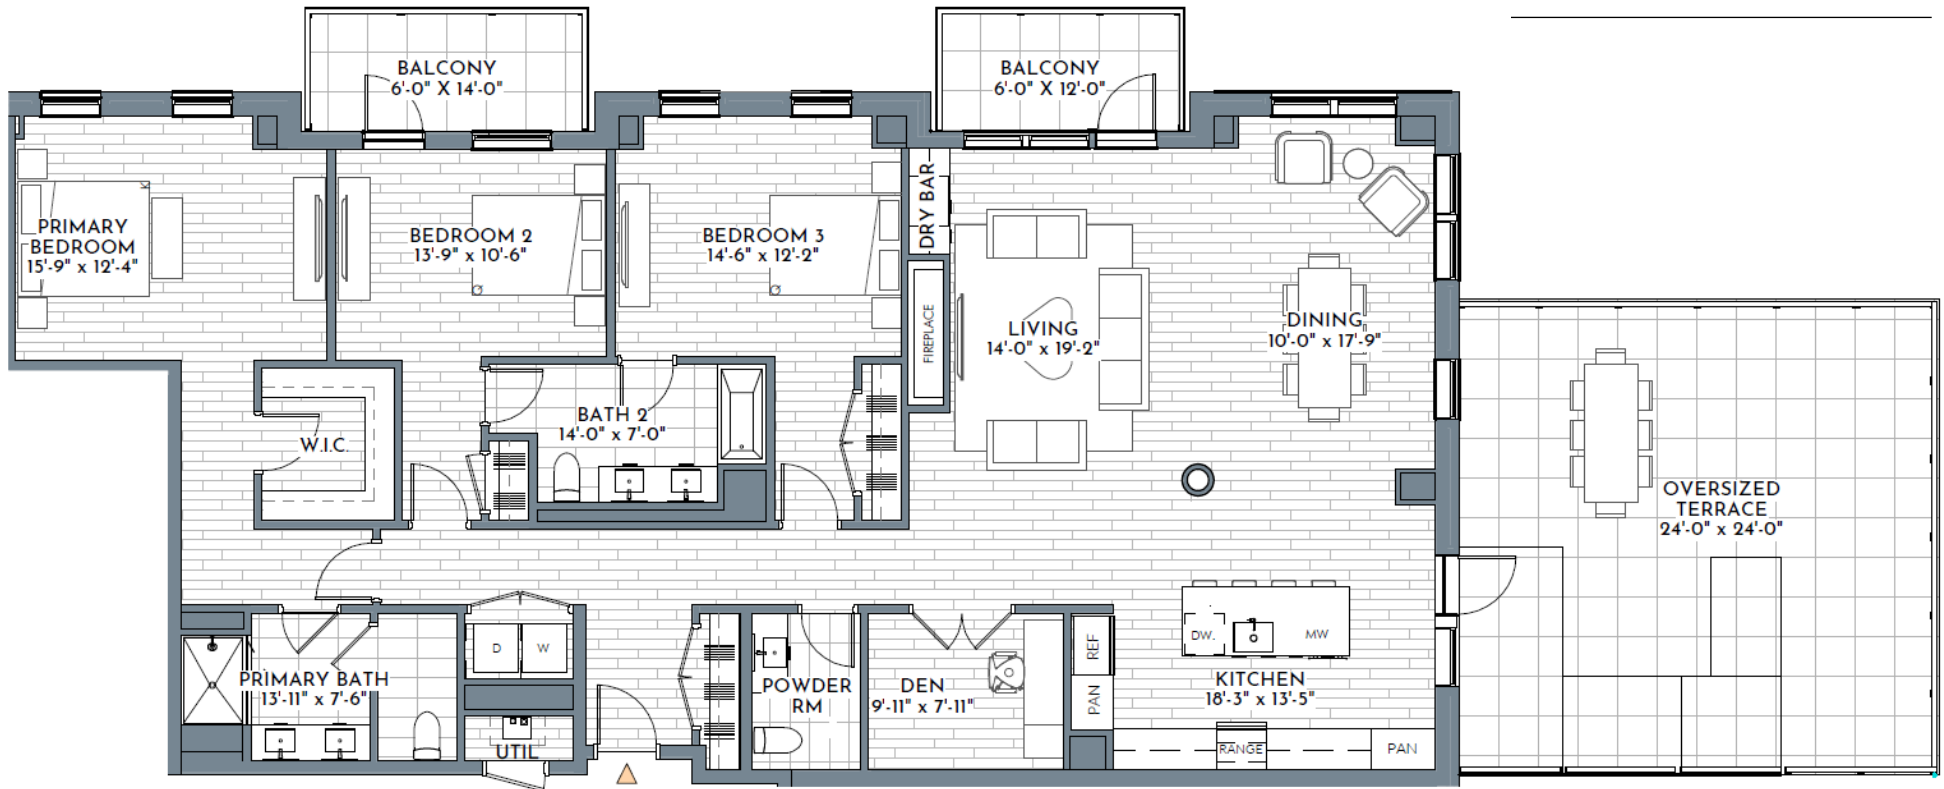

RESIDENCE 404

3 BED + DEN / 2.5 BATH / 2300 SQ FT / OVERSIZED TERRACE

Square footage and all room dimensions are approximate. Floor plans, exterior renderings, and landscaping are conceptual only and may differ from actual construction. Pricing and options are subject to change without notice. Builder reserves right to alter plans during construction.