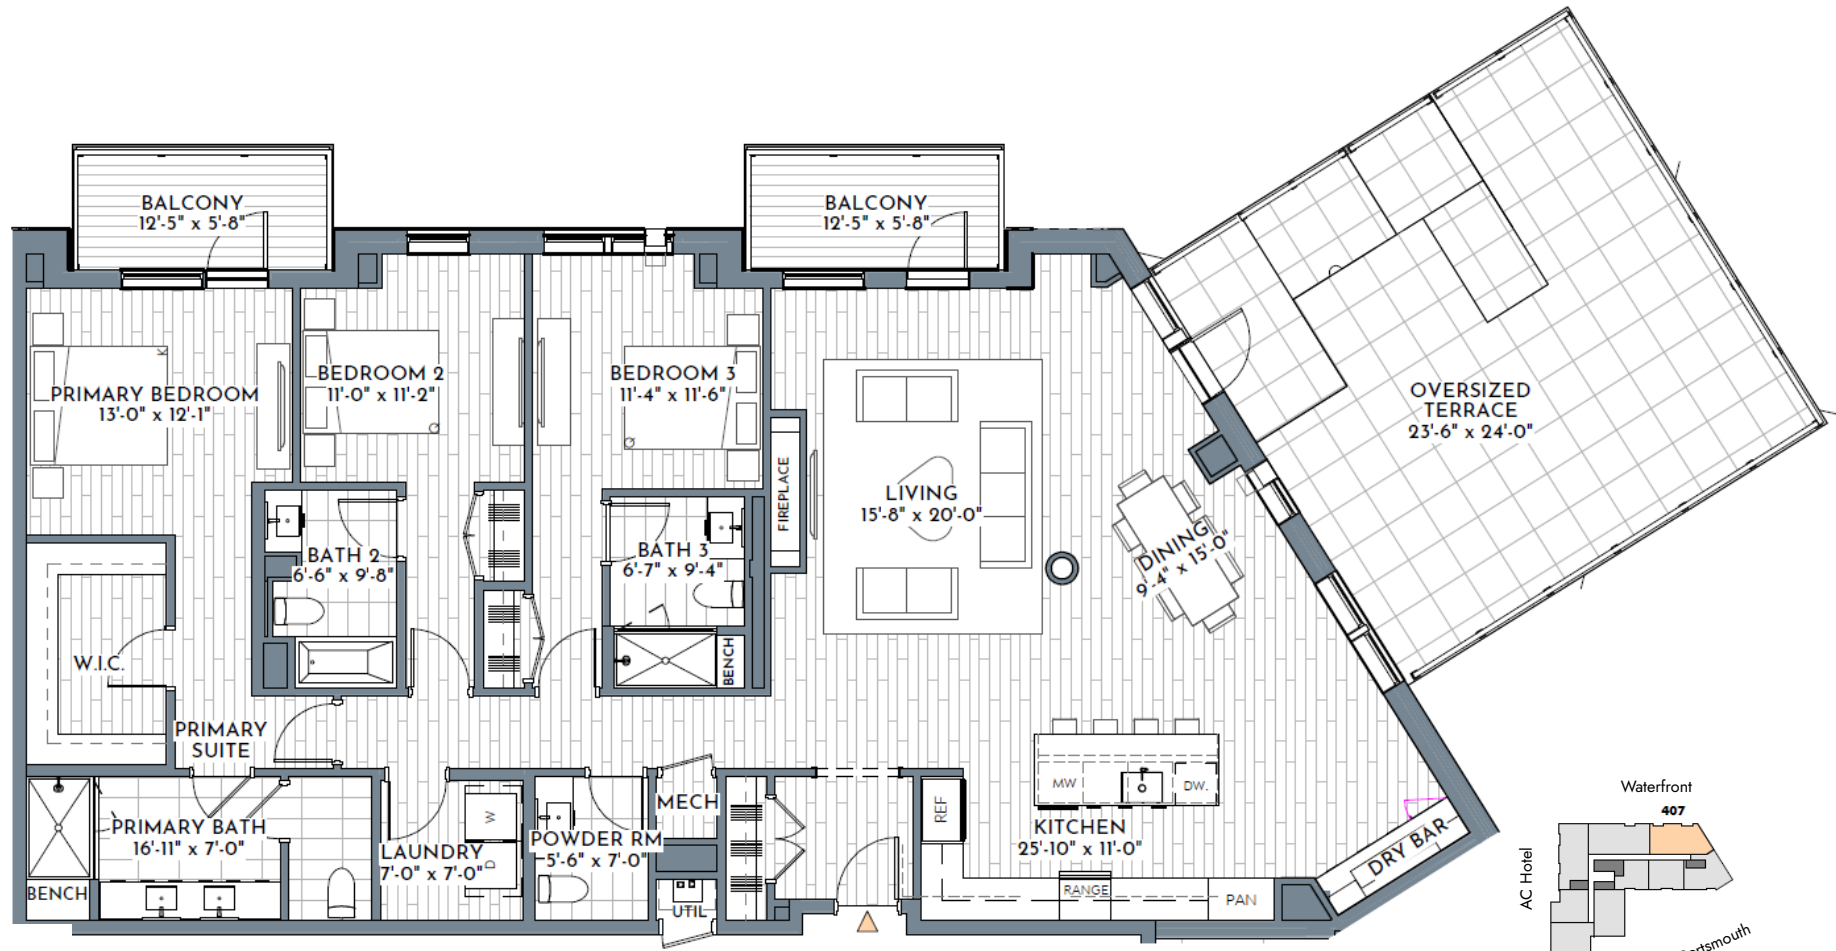

RESIDENCE 407

3 BED / 3.5 BATH / 2130 SQ FT / OVERSIZED TERRACE

Square footage and all room dimensions are approximate. Floor plans, exterior renderings, and landscaping are conceptual only and may differ from actual construction. Pricing and options are subject to change without notice. Builder reserves right to alter plans during construction.