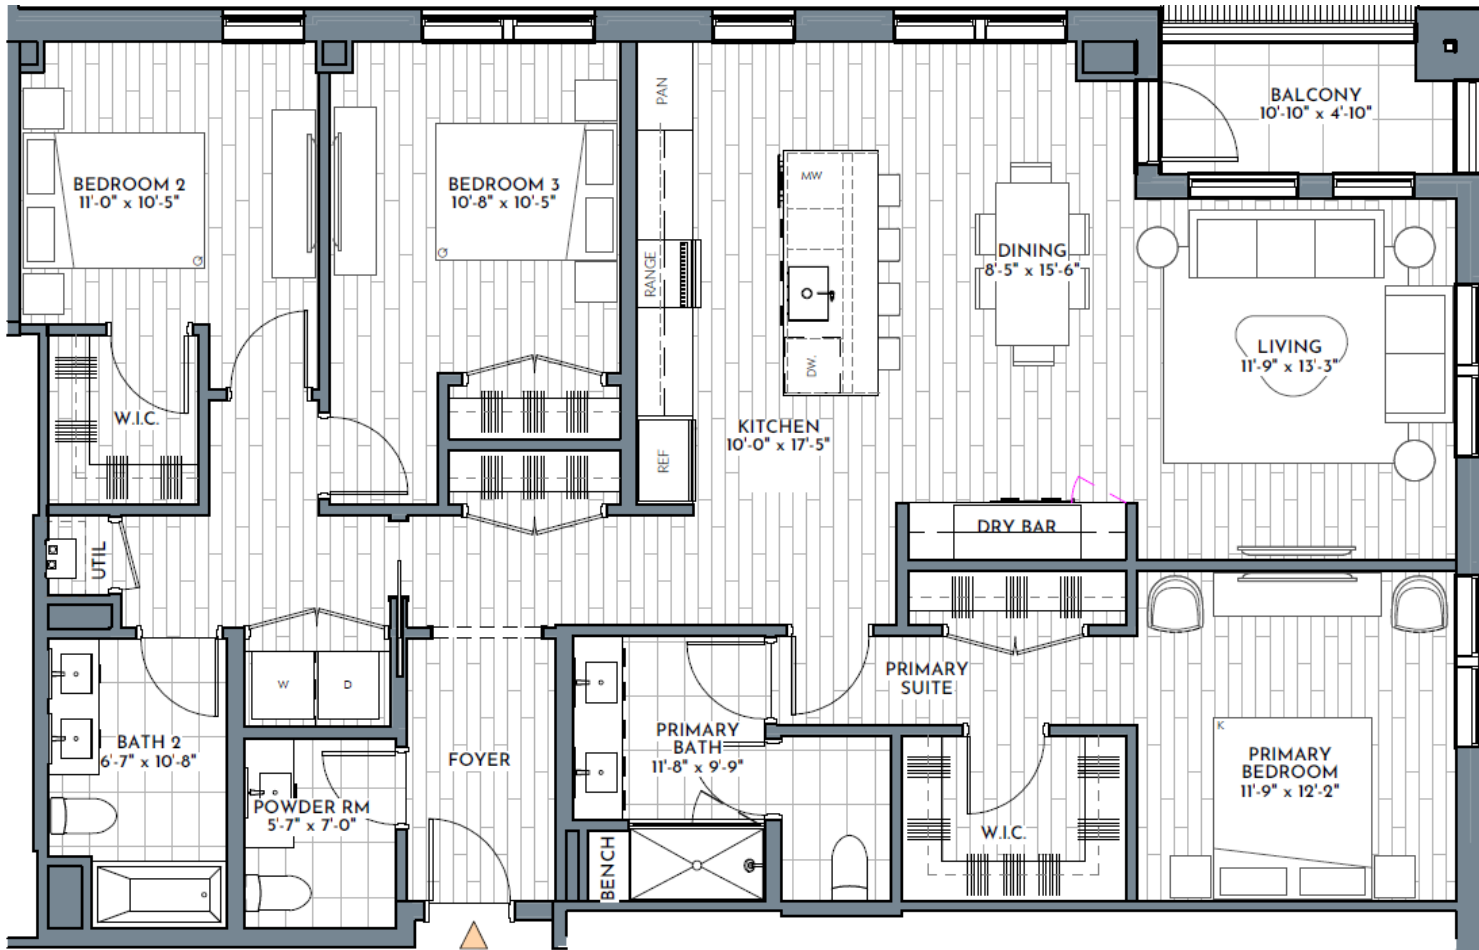

# RESIDENCE 501

3 BED / 2.5 BATH / 1780 SQ FT / BALCONY

Square footage and all room dimensions are approximate. Floor plans, exterior renderings, and landscaping are conceptual only and may differ from actual construction. Pricing and options are subject to change without notice. Builder reserves right to alter plans during construction.